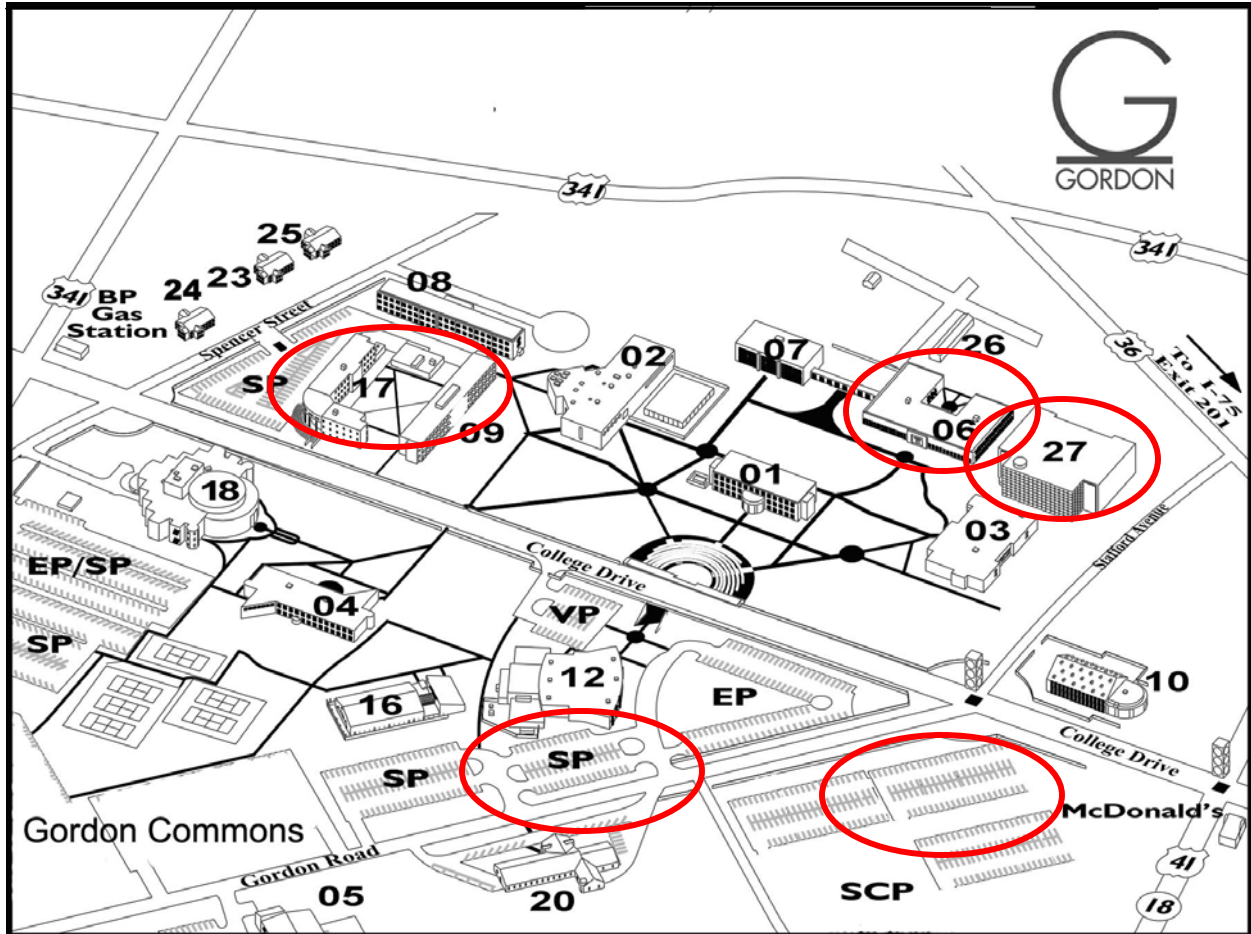

DIRECTIONS TO GORDON

I-75 South from Atlanta

Take Exit 201 and turn right onto GA-36 West. Travel approximately 14 miles, and bear right at the fork in the road (continuing on GA-36 West). Turn left at the stop sign onto US-41/7. Continue four miles, and turn left at the BP Station onto College Drive. Visitor parking is on the right.

I-75 North from Macon

Take Exit 185 onto Harold G. Clark Pkwy (Hwy 18), Turn left off of ramp. Road dead ends in front of Monroe Academy, Turn right into (18/41). 18/41 takes you right into Barnesville where you left turn at the McDonalds on College Dr. Visitor parking is on the left.

Gordon Campus Map – NOT TO SCALE

EP – Faculty/Staff Parking
SP – Student Parking
SCP – Sports Complex Parking
 VP – Visitor Parking

01 – Lambdin Hall
02 – Student Center
 03 – Hightower Library
 04 – Academic Building
 05 – Plant Operations
06 – Russell Hall
 07 – Smith Hall
 08 – Watson Hall